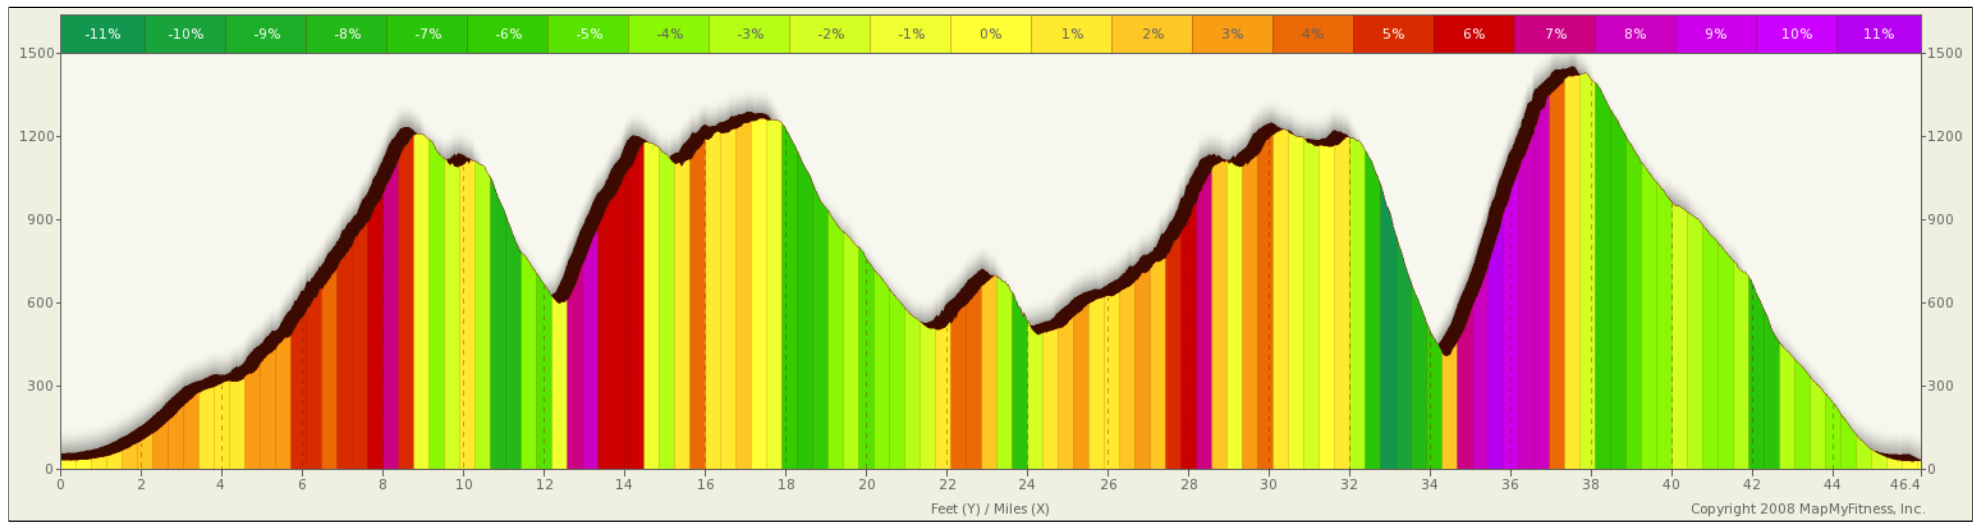

ROUTE DESCRIPTION:  
 No Description Provided

ROUTE DESCRIPTION:  
 No Description Provided

Notes			
AT		FOR	NOTES
3.42 mi.		759ft	Enter the traffic circle
3.57 mi.		271ft	Continue onto Piedmont Crescent
3.62 mi.		1177ft	Slight right at Warring St
3.84 mi.		1348ft	Turn left at Derby St
4.1 mi.		809ft	Tanglewood Rd turns slightly left and becomes Derby St
4.25 mi.		648ft	Turn right at Claremont Ave
4.37 mi.		170ft	Turn left at Russell St
4.41 mi.		647ft	Russell St turns right and becomes Domingo Ave
4.53 mi.		1804ft	Turn left at El Camino Real
4.87 mi.		1051ft	Turn left at The Uplands
5.07 mi.		157ft	Turn right at Tunnel Rd
5.1 mi.		2375ft	Slight right at CA-13 S/ Tunnel Rd
5.55 mi.		175ft	Turn left at Tunnel Rd
5.58 mi.		1741ft	Turn right to stay on Tunnel Rd
5.91 mi.		131ft	Turn left to stay on Tunnel Rd
5.94 mi.		1mi 323ft	Turn right to stay on Tunnel Rd
7 mi.		567ft	Turn right to stay on Tunnel Rd
7.1 mi.		2892ft	Turn right to stay on Tunnel Rd
7.65 mi.		1mi 4882ft	Slight right at Skyline Blvd
9.58 mi.		1716ft	Turn left to stay on Skyline Blvd
9.9 mi.		141ft	Slight left to stay on Skyline Blvd
9.93 mi.		40ft	Turn left to stay on Skyline Blvd
9.94 mi.		4226ft	Turn left at Manzanita Dr
10.74 mi.		78ft	Continue onto Skyline Blvd
10.75 mi.		1136ft	Turn right at Shepherd Canyon Rd